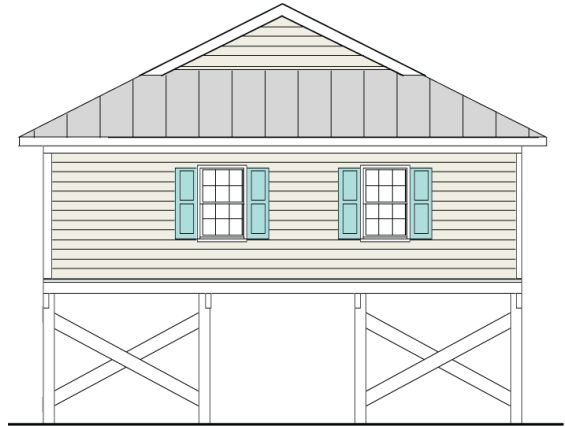

SEA GULL 928-3

A CAROLINA ISLANDS "SUMMER CLASSIC"

This cottage has been one of the most popular bungalow cottages ever! An open Great Room puts everyone in the center of activity. Just right for a small family, it makes a perfect weekend retreat or a great rental! Its small size makes it easy to clean and care for - giving you more time to enjoy your vacation!

© 1995-2009, Coastal Designs

REAR

COASTAL DESIGNS

cottages for coastal living

web: coastaldesigns.com
email: designer@coastaldesigns.com

Copyright © 2003-2024, all rights reserved by Coastal Designs.
This plan depicts a sketch plan, designer reserves the right to make changes and modifications for improvements. Measurements and dimensions are approximate.

SEA GULL 928-3

928 Square Feet Living Area
29'-0" wide x 40'-0" deep x 25'-6" high

First Floor (Heated)	928.0 S.F.	3 Bedrooms 2 Baths One Level
Porch	232.0 S.F.