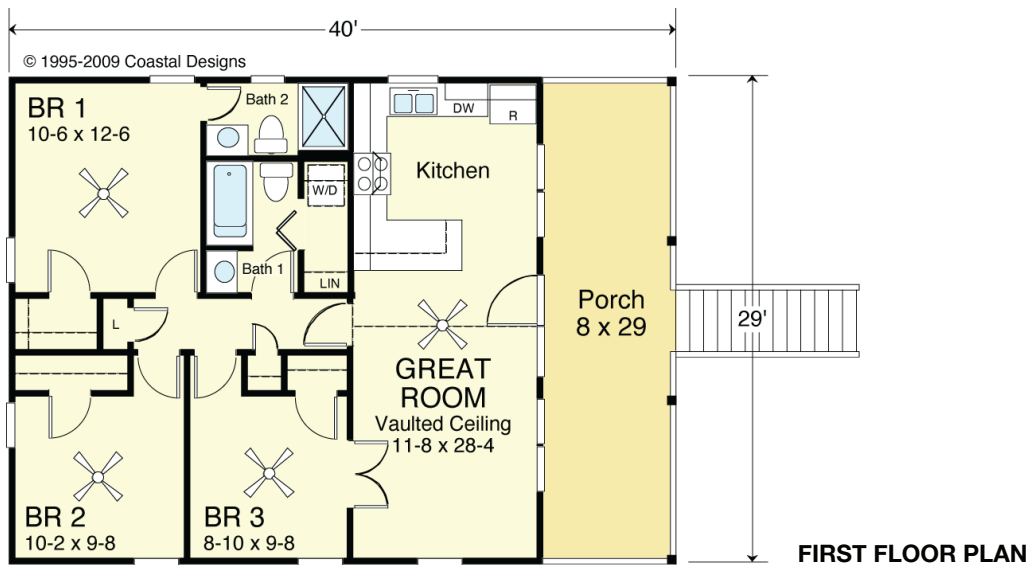

COASTAL DESIGNS

cottages for coastal living

web: coastaldesigns.com
email: designer@coastaldesigns.com

Copyright © 2003-2024, all rights reserved by Coastal Designs.
This plan depicts a sketch plan, designer reserves the right to make changes and modifications for improvements. Measurements and dimensions are approximate.

SEA GULL 928-3

928 Square Feet Living Area
29'-0" wide x 40'-0" deep x 25'-6" high

First Floor (Heated)	928.0 S.F.	3 Bedrooms 2 Baths One Level
Porch	232.0 S.F.