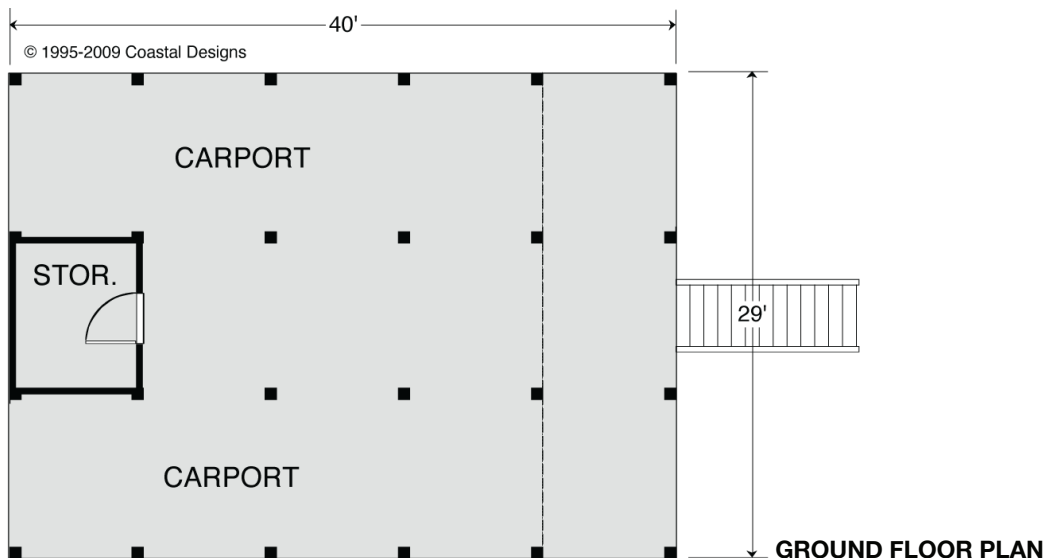

COASTAL DESIGNS

cottages for coastal living

web: coastaldesigns.com
email: designer@coastaldesigns.com

Copyright © 2003-2024, all rights reserved by Coastal Designs.
This plan depicts a sketch plan, designer reserves the right to make changes and modifications for improvements. Measurements and dimensions are approximate.

SEA GULL 928-3

928 Square Feet Living Area
29'-0" wide x 40'-0" deep x 25'-6" high

First Floor (Heated)
Porch

928.0 S.F.
232.0 S.F.

3 Bedrooms
2 Baths
One Level