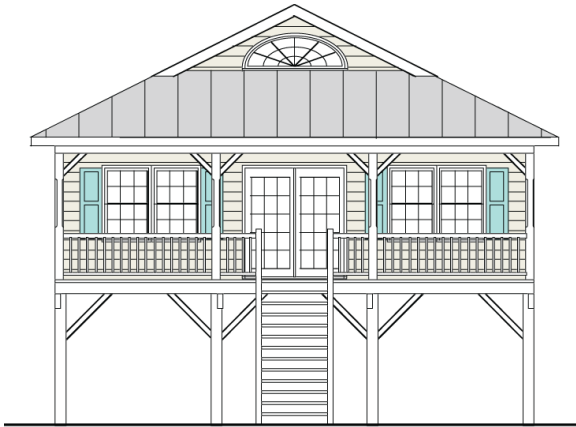

# SEA GULL 928-3

## A CAROLINA ISLANDS "SUMMER CLASSIC"

This cottage has been one of the most popular bungalow cottages ever! An open Great Room puts everyone in the center of activity. Just right for a small family, it makes a perfect weekend retreat or a great rental! Its small size makes it easy to clean and care for - giving you more time to enjoy your vacation!